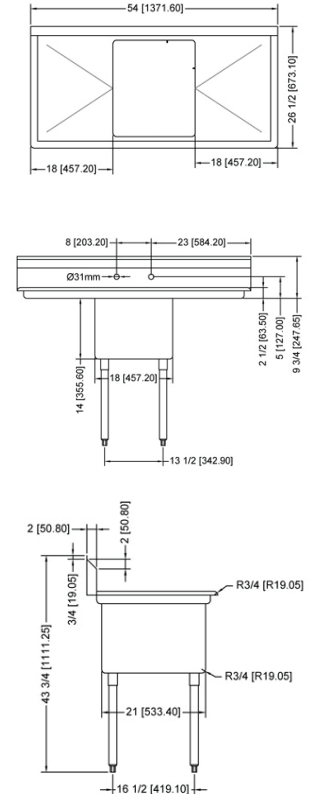

Follow us to keep up to date with the latest news and offers

WAREWASHING/HANDLING

POT SINK - 18" x 21" x 14" ONE TUB SINK

ONE TUB SINK WITHOUT DRAIN BOARD

ONE TUB SINK WITH LEFT DRAIN BOARD

ONE TUB SINK WITH RIGHT DRAIN BOARD

ONE TUB SINK WITH TWO DRAIN BOARD

TECHNICAL SPECIFICATION

ITEM NUMBER	DESCRIPTION	DIMENSIONS OF SINK	DRAIN BOARD	OVERALL DIMENSIONS	WEIGHT
25262	One tub sink with corner drain	18" x 21" x 14"/ 457 x 533 x 355.6 mm	N/A	23" x 26 1/2" x 44"/ 584 x 673 x 1117.6 mm	53 lbs./ 24 kg
43772	One tub sink with center drain				
25263	One tub sink with corner drain	18" x 21" x 14"/ 457 x 533 x 355.6 mm	Left	38 1/2" x 26 1/2" x 44"/ 978 x 673 x 1117.6 mm	62 lbs./ 28 kg
43771	One tub sink with center drain				
25264	One tub sink with corner drain	18" x 21" x 14"/ 457 x 533 x 355.6 mm	Right	38 1/2" x 26 1/2" x 44"/ 978 x 673 x 1117.6 mm	62 lbs./ 28 kg
43773	One tub sink with center drain				
25265	One tub sink with corner drain	18" x 21" x 14"/ 457 x 533 x 355.6 mm	2	54" x 26 1/2" x 44"/ 1371.6 x 673 x 1117.6 mm	71 lbs./ 32 kg
43774	One tub sink with center drain				

ONE TUB SINK WITH TWO DRAIN BOARD

TECHNICAL SPECIFICATION

ITEM NUMBER	DESCRIPTION	DIMENSIONS OF SINK	DRAIN BOARD	OVERALL DIMENSIONS	WEIGHT
22118	One tub sink with corner drain	24" x 24" x 14"/ 609.6 x 609.6 x 355.6 mm	N/A	29" x 29 1/2" x 44"/ 736.6 x 749 x 1117.6 mm	45 lbs./ 20 kg
43783	One tub sink with center drain				
25253	One tub sink with corner drain	24" x 24" x 14"/ 609.6 x 609.6 x 355.6 mm	Left	50 1/2" x 29 1/2" x 44"/ 1282.7 x 749 x 1117.6 mm	75 lbs./ 30 kg
41855	One tub sink with center drain				
25254	One tub sink with corner drain	24" x 24" x 14"/ 609.6 x 609.6 x 355.6 mm	Right	50 1/2" x 29 1/2" x 44"/ 1282.7 x 749 x 1117.6 mm	75 lbs./ 30 kg
43784	One tub sink with center drain				
25255	One tub sink with corner drain	24" x 24" x 14"/ 609.6 x 609.6 x 355.6 mm	2	72" x 29 1/2" x 44"/ 1829 x 749 x 1117.6 mm	75 lbs./ 30 kg
43785	One tub sink with center drain				