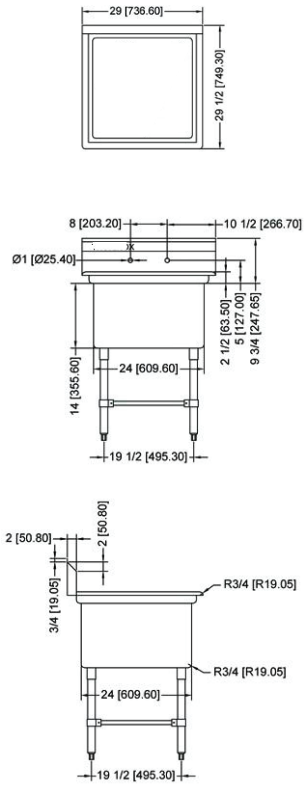

ONE TUB SINK WITH TWO DRAIN BOARD

TECHNICAL SPECIFICATION

ITEM NUMBER	DESCRIPTION	DIMENSIONS OF SINK	DRAIN BOARD	OVERALL DIMENSIONS	WEIGHT
25262	One tub sink with corner drain	18" x 21" x 14"/ 457 x 533 x 355.6 mm	N/A	23" x 26 1/2" x 44"/ 584 x 673 x 1117.6 mm	53 lbs./ 24 kg
43772	One tub sink with center drain				
25263	One tub sink with corner drain	18" x 21" x 14"/ 457 x 533 x 355.6 mm	Left	38 1/2" x 26 1/2" x 44"/ 978 x 673 x 1117.6 mm	62 lbs./ 28 kg
43771	One tub sink with center drain				
25264	One tub sink with corner drain	18" x 21" x 14"/ 457 x 533 x 355.6 mm	Right	38 1/2" x 26 1/2" x 44"/ 978 x 673 x 1117.6 mm	62 lbs./ 28 kg
43773	One tub sink with center drain				
25265	One tub sink with corner drain	18" x 21" x 14"/ 457 x 533 x 355.6 mm	2	54" x 26 1/2" x 44"/ 1371.6 x 673 x 1117.6 mm	71 lbs./ 32 kg
43774	One tub sink with center drain				

Follow us to keep up to date with the latest news and offers

2015.E.O.E

WAREWASHING/HANDLING

POT SINK - 24" x 24" x 14" ONE TUB SINK

ONE TUB SINK WITHOUT DRAIN BOARD

ONE TUB SINK WITH LEFT DRAIN BOARD

ONE TUB SINK WITH RIGHT DRAIN BOARD

ONE TUB SINK WITH TWO DRAIN BOARD

TECHNICAL SPECIFICATION

ITEM NUMBER	DESCRIPTION	DIMENSIONS OF SINK	DRAIN BOARD	OVERALL DIMENSIONS	WEIGHT
22118	One tub sink with corner drain	24" x 24" x 14"/ 609.6 x 609.6 x 355.6 mm	N/A	29" x 29 1/2" x 44"/ 736.6 x 749 x 1117.6 mm	45 lbs./ 20 kg
43783	One tub sink with center drain				
25253	One tub sink with corner drain	24" x 24" x 14"/ 609.6 x 609.6 x 355.6 mm	Left	50 1/2" x 29 1/2" x 44"/ 1282.7 x 749 x 1117.6 mm	75 lbs./ 30 kg
41855	One tub sink with center drain				
25254	One tub sink with corner drain	24" x 24" x 14"/ 609.6 x 609.6 x 355.6 mm	Right	50 1/2" x 29 1/2" x 44"/ 1282.7 x 749 x 1117.6 mm	75 lbs./ 30 kg
43784	One tub sink with center drain				
25255	One tub sink with corner drain	24" x 24" x 14"/ 609.6 x 609.6 x 355.6 mm	2	72" x 29 1/2" x 44"/ 1829 x 749 x 1117.6 mm	75 lbs./ 30 kg
43785	One tub sink with center drain				