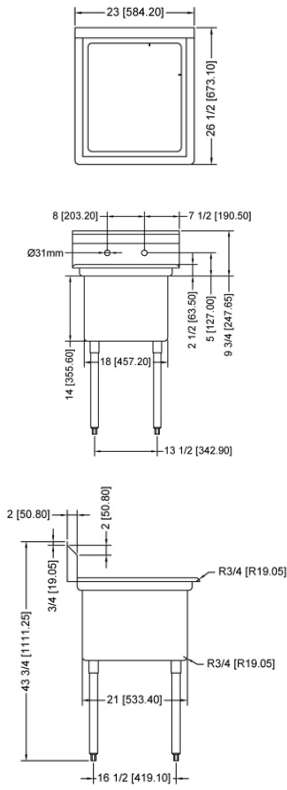

Follow us to keep up to date with the latest news and offers

WAREWASHING/HANDLING

POT SINK - 18" x 21" x 14" ONE TUB SINK

ONE TUB SINK WITHOUT DRAIN BOARD

ONE TUB SINK WITH LEFT DRAIN BOARD

ONE TUB SINK WITH RIGHT DRAIN BOARD

ONE TUB SINK WITH TWO DRAIN BOARD

TECHNICAL SPECIFICATION

ITEM NUMBER	DESCRIPTION	DIMENSIONS OF SINK	DRAIN BOARD	OVERALL DIMENSIONS	WEIGHT
25262	One tub sink with corner drain	18" x 21" x 14"/ 457 x 533 x 355.6 mm	N/A	23" x 26 1/2" x 44"/ 584 x 673 x 1117.6 mm	53 lbs./ 24 kg
43772	One tub sink with center drain				
25263	One tub sink with corner drain	18" x 21" x 14"/ 457 x 533 x 355.6 mm	Left	38 1/2" x 26 1/2" x 44"/ 978 x 673 x 1117.6 mm	62 lbs./ 28 kg
43771	One tub sink with center drain				
25264	One tub sink with corner drain	18" x 21" x 14"/ 457 x 533 x 355.6 mm	Right	38 1/2" x 26 1/2" x 44"/ 978 x 673 x 1117.6 mm	62 lbs./ 28 kg
43773	One tub sink with center drain				
25265	One tub sink with corner drain	18" x 21" x 14"/ 457 x 533 x 355.6 mm	2	54" x 26 1/2" x 44"/ 1371.6 x 673 x 1117.6 mm	71 lbs./ 32 kg
43774	One tub sink with center drain				

ONE TUB SINK WITH TWO DRAIN BOARD

TECHNICAL SPECIFICATION

ITEM NUMBER	DESCRIPTION	DIMENSIONS OF SINK	DRAIN BOARD	OVERALL DIMENSIONS	WEIGHT
22118	One tub sink with corner drain	24" x 24" x 14"/ 609.6 x 609.6 x 355.6 mm	N/A	29" x 29 1/2" x 44"/ 736.6 x 749 x 1117.6 mm	45 lbs./ 20 kg
43783	One tub sink with center drain				
25253	One tub sink with corner drain	24" x 24" x 14"/ 609.6 x 609.6 x 355.6 mm	Left	50 1/2" x 29 1/2" x 44"/ 1282.7 x 749 x 1117.6 mm	75 lbs./ 30 kg
41855	One tub sink with center drain				
25254	One tub sink with corner drain	24" x 24" x 14"/ 609.6 x 609.6 x 355.6 mm	Right	50 1/2" x 29 1/2" x 44"/ 1282.7 x 749 x 1117.6 mm	75 lbs./ 30 kg
43784	One tub sink with center drain				
25255	One tub sink with corner drain	24" x 24" x 14"/ 609.6 x 609.6 x 355.6 mm	2	72" x 29 1/2" x 44"/ 1829 x 749 x 1117.6 mm	75 lbs./ 30 kg
43785	One tub sink with center drain				