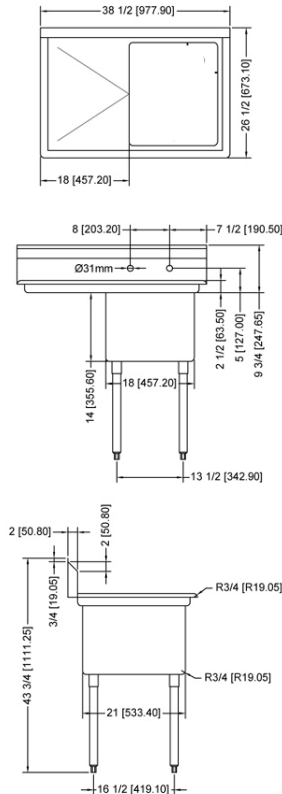

Follow us to keep up to date with the latest news and offers

WAREWASHING/HANDLING

POT SINK - 18" x 21" x 14" ONE TUB SINK

ONE TUB SINK WITHOUT DRAIN BOARD

ONE TUB SINK WITH LEFT DRAIN BOARD

ONE TUB SINK WITH RIGHT DRAIN BOARD

ONE TUB SINK WITH TWO DRAIN BOARD

TECHNICAL SPECIFICATION

ITEM NUMBER	DESCRIPTION	DIMENSIONS OF SINK	DRAIN BOARD	OVERALL DIMENSIONS	WEIGHT
25262	One tub sink with corner drain	18" x 21" x 14"/ 457 x 533 x 355.6 mm	N/A	23" x 26 1/2" x 44"/ 584 x 673 x 1117.6 mm	53 lbs./ 24 kg
43772	One tub sink with center drain				
25263	One tub sink with corner drain	18" x 21" x 14"/ 457 x 533 x 355.6 mm	Left	38 1/2" x 26 1/2" x 44"/ 978 x 673 x 1117.6 mm	62 lbs./ 28 kg
43771	One tub sink with center drain				
25264	One tub sink with corner drain	18" x 21" x 14"/ 457 x 533 x 355.6 mm	Right	38 1/2" x 26 1/2" x 44"/ 978 x 673 x 1117.6 mm	62 lbs./ 28 kg
43773	One tub sink with center drain				
25265	One tub sink with corner drain	18" x 21" x 14"/ 457 x 533 x 355.6 mm	2	54" x 26 1/2" x 44"/ 1371.6 x 673 x 1117.6 mm	71 lbs./ 32 kg
43774	One tub sink with center drain				

ONE TUB SINK WITH TWO DRAIN BOARD

TECHNICAL SPECIFICATION

ITEM NUMBER	DESCRIPTION	DIMENSIONS OF SINK	DRAIN BOARD	OVERALL DIMENSIONS	WEIGHT
22118	One tub sink with corner drain	24" x 24" x 14"/ 609.6 x 609.6 x 355.6 mm	N/A	29" x 29 1/2" x 44"/ 736.6 x 749 x 1117.6 mm	45 lbs./ 20 kg
43783	One tub sink with center drain				
25253	One tub sink with corner drain	24" x 24" x 14"/ 609.6 x 609.6 x 355.6 mm	Left	50 1/2" x 29 1/2" x 44"/ 1282.7 x 749 x 1117.6 mm	75 lbs./ 30 kg
41855	One tub sink with center drain				
25254	One tub sink with corner drain	24" x 24" x 14"/ 609.6 x 609.6 x 355.6 mm	Right	50 1/2" x 29 1/2" x 44"/ 1282.7 x 749 x 1117.6 mm	75 lbs./ 30 kg
43784	One tub sink with center drain				
25255	One tub sink with corner drain	24" x 24" x 14"/ 609.6 x 609.6 x 355.6 mm	2	72" x 29 1/2" x 44"/ 1829 x 749 x 1117.6 mm	75 lbs./ 30 kg
43785	One tub sink with center drain				