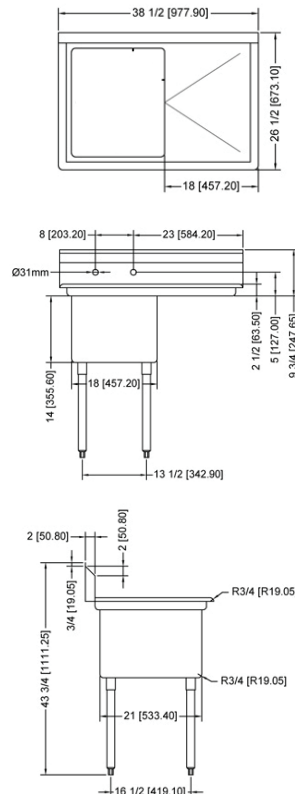

Follow us to keep up to date with the latest news and offers

WAREWASHING/HANDLING

POT SINK - 18" x 21" x 14" ONE TUB SINK

ONE TUB SINK WITHOUT DRAIN BOARD

ONE TUB SINK WITH LEFT DRAIN BOARD

ONE TUB SINK WITH RIGHT DRAIN BOARD

ONE TUB SINK WITH TWO DRAIN BOARD

TECHNICAL SPECIFICATION

ITEM NUMBER	DESCRIPTION	DIMENSIONS OF SINK	DRAIN BOARD	OVERALL DIMENSIONS	WEIGHT
25262	One tub sink with corner drain	18" x 21" x 14"/ 457 x 533 x 355.6 mm	N/A	23" x 26 1/2" x 44"/ 584 x 673 x 1117.6 mm	53 lbs./ 24 kg
43772	One tub sink with center drain				
25263	One tub sink with corner drain	18" x 21" x 14"/ 457 x 533 x 355.6 mm	Left	38 1/2" x 26 1/2" x 44"/ 978 x 673 x 1117.6 mm	62 lbs./ 28 kg
43771	One tub sink with center drain				
25264	One tub sink with corner drain	18" x 21" x 14"/ 457 x 533 x 355.6 mm	Right	38 1/2" x 26 1/2" x 44"/ 978 x 673 x 1117.6 mm	62 lbs./ 28 kg
43773	One tub sink with center drain				
25265	One tub sink with corner drain	18" x 21" x 14"/ 457 x 533 x 355.6 mm	2	54" x 26 1/2" x 44"/ 1371.6 x 673 x 1117.6 mm	71 lbs./ 32 kg
43774	One tub sink with center drain				

ONE TUB SINK WITH TWO DRAIN BOARD

TECHNICAL SPECIFICATION

ITEM NUMBER	DESCRIPTION	DIMENSIONS OF SINK	DRAIN BOARD	OVERALL DIMENSIONS	WEIGHT
22118	One tub sink with corner drain	24" x 24" x 14"/ 609.6 x 609.6 x 355.6 mm	N/A	29" x 29 1/2" x 44"/ 736.6 x 749 x 1117.6 mm	45 lbs./ 20 kg
43783	One tub sink with center drain				
25253	One tub sink with corner drain	24" x 24" x 14"/ 609.6 x 609.6 x 355.6 mm	Left	50 1/2" x 29 1/2" x 44"/ 1282.7 x 749 x 1117.6 mm	75 lbs./ 30 kg
41855	One tub sink with center drain				
25254	One tub sink with corner drain	24" x 24" x 14"/ 609.6 x 609.6 x 355.6 mm	Right	50 1/2" x 29 1/2" x 44"/ 1282.7 x 749 x 1117.6 mm	75 lbs./ 30 kg
43784	One tub sink with center drain				
25255	One tub sink with corner drain	24" x 24" x 14"/ 609.6 x 609.6 x 355.6 mm	2	72" x 29 1/2" x 44"/ 1829 x 749 x 1117.6 mm	75 lbs./ 30 kg
43785	One tub sink with center drain				