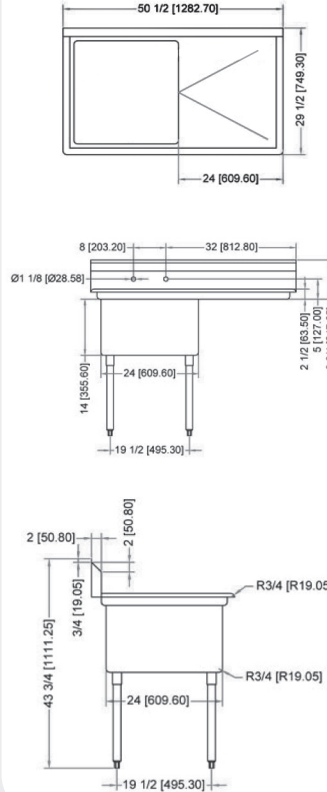

ONE TUB SINK WITH TWO DRAIN BOARD

TECHNICAL SPECIFICATION

ITEM NUMBER	DESCRIPTION	DIMENSIONS OF SINK	DRAIN BOARD	OVERALL DIMENSIONS	WEIGHT
25262	One tub sink with corner drain	18" x 21" x 14"/ 457 x 533 x 355.6 mm	N/A	23" x 26 1/2" x 44"/ 584 x 673 x 1117.6 mm	53 lbs./ 24 kg
43772	One tub sink with center drain				
25263	One tub sink with corner drain	18" x 21" x 14"/ 457 x 533 x 355.6 mm	Left	38 1/2" x 26 1/2" x 44"/ 978 x 673 x 1117.6 mm	62 lbs./ 28 kg
43771	One tub sink with center drain				
25264	One tub sink with corner drain	18" x 21" x 14"/ 457 x 533 x 355.6 mm	Right	38 1/2" x 26 1/2" x 44"/ 978 x 673 x 1117.6 mm	62 lbs./ 28 kg
43773	One tub sink with center drain				
25265	One tub sink with corner drain	18" x 21" x 14"/ 457 x 533 x 355.6 mm	2	54" x 26 1/2" x 44"/ 1371.6 x 673 x 1117.6 mm	71 lbs./ 32 kg
43774	One tub sink with center drain				

Follow us to keep up to date with the latest news and offers

2015.E.O.E

WAREWASHING/HANDLING

POT SINK - 24" x 24" x 14" ONE TUB SINK

ONE TUB SINK WITHOUT DRAIN BOARD

ONE TUB SINK WITH LEFT DRAIN BOARD

ONE TUB SINK WITH RIGHT DRAIN BOARD

ONE TUB SINK WITH TWO DRAIN BOARD

TECHNICAL SPECIFICATION

ITEM NUMBER	DESCRIPTION	DIMENSIONS OF SINK	DRAIN BOARD	OVERALL DIMENSIONS	WEIGHT
22118	One tub sink with corner drain	24" x 24" x 14"/ 609.6 x 609.6 x 355.6 mm	N/A	29" x 29 1/2" x 44"/ 736.6 x 749 x 1117.6 mm	45 lbs./ 20 kg
43783	One tub sink with center drain				
25253	One tub sink with corner drain	24" x 24" x 14"/ 609.6 x 609.6 x 355.6 mm	Left	50 1/2" x 29 1/2" x 44"/ 1282.7 x 749 x 1117.6 mm	75 lbs./ 30 kg
41855	One tub sink with center drain				
25254	One tub sink with corner drain	24" x 24" x 14"/ 609.6 x 609.6 x 355.6 mm	Right	50 1/2" x 29 1/2" x 44"/ 1282.7 x 749 x 1117.6 mm	75 lbs./ 30 kg
43784	One tub sink with center drain				
25255	One tub sink with corner drain	24" x 24" x 14"/ 609.6 x 609.6 x 355.6 mm	2	72" x 29 1/2" x 44"/ 1829 x 749 x 1117.6 mm	75 lbs./ 30 kg
43785	One tub sink with center drain				