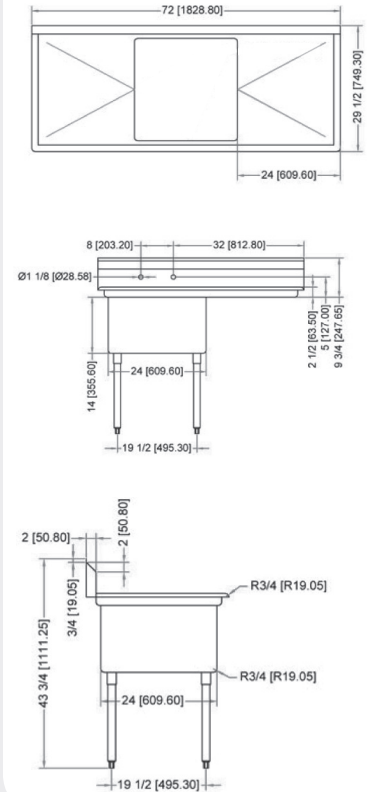

ONE TUB SINK WITH TWO DRAIN BOARD

TECHNICAL SPECIFICATION

ITEM NUMBER	DESCRIPTION	DIMENSIONS OF SINK	DRAIN BOARD	OVERALL DIMENSIONS	WEIGHT
25262	One tub sink with corner drain	18" x 21" x 14"/ 457 x 533 x 355.6 mm	N/A	23" x 26 1/2" x 44"/ 584 x 673 x 1117.6 mm	53 lbs./ 24 kg
43772	One tub sink with center drain				
25263	One tub sink with corner drain	18" x 21" x 14"/ 457 x 533 x 355.6 mm	Left	38 1/2" x 26 1/2" x 44"/ 978 x 673 x 1117.6 mm	62 lbs./ 28 kg
43771	One tub sink with center drain				
25264	One tub sink with corner drain	18" x 21" x 14"/ 457 x 533 x 355.6 mm	Right	38 1/2" x 26 1/2" x 44"/ 978 x 673 x 1117.6 mm	62 lbs./ 28 kg
43773	One tub sink with center drain				
25265	One tub sink with corner drain	18" x 21" x 14"/ 457 x 533 x 355.6 mm	2	54" x 26 1/2" x 44"/ 1371.6 x 673 x 1117.6 mm	71 lbs./ 32 kg
43774	One tub sink with center drain				

Follow us to keep up to date with the latest news and offers

2015.E.O.E

WAREWASHING/HANDLING

POT SINK - 24" x 24" x 14" ONE TUB SINK

ONE TUB SINK WITHOUT DRAIN BOARD

ONE TUB SINK WITH LEFT DRAIN BOARD

ONE TUB SINK WITH RIGHT DRAIN BOARD

ONE TUB SINK WITH TWO DRAIN BOARD

TECHNICAL SPECIFICATION

ITEM NUMBER	DESCRIPTION	DIMENSIONS OF SINK	DRAIN BOARD	OVERALL DIMENSIONS	WEIGHT
22118	One tub sink with corner drain	24" x 24" x 14"/ 609.6 x 609.6 x 355.6 mm	N/A	29" x 29 1/2" x 44"/ 736.6 x 749 x 1117.6 mm	45 lbs./ 20 kg
43783	One tub sink with center drain				
25253	One tub sink with corner drain	24" x 24" x 14"/ 609.6 x 609.6 x 355.6 mm	Left	50 1/2" x 29 1/2" x 44"/ 1282.7 x 749 x 1117.6 mm	75 lbs./ 30 kg
41855	One tub sink with center drain				
25254	One tub sink with corner drain	24" x 24" x 14"/ 609.6 x 609.6 x 355.6 mm	Right	50 1/2" x 29 1/2" x 44"/ 1282.7 x 749 x 1117.6 mm	75 lbs./ 30 kg
43784	One tub sink with center drain				
25255	One tub sink with corner drain	24" x 24" x 14"/ 609.6 x 609.6 x 355.6 mm	2	72" x 29 1/2" x 44"/ 1829 x 749 x 1117.6 mm	75 lbs./ 30 kg
43785	One tub sink with center drain				