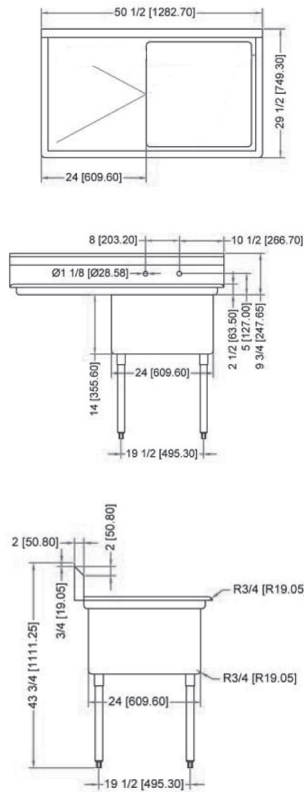

ONE TUB SINK WITH TWO DRAIN BOARD

TECHNICAL SPECIFICATION

ITEM NUMBER	DESCRIPTION	DIMENSIONS OF SINK	DRAIN BOARD	OVERALL DIMENSIONS	WEIGHT
25262	One tub sink with corner drain	18" x 21" x 14"/ 457 x 533 x 355.6 mm	N/A	23" x 26 1/2" x 44"/ 584 x 673 x 1117.6 mm	53 lbs./ 24 kg
43772	One tub sink with center drain				
25263	One tub sink with corner drain	18" x 21" x 14"/ 457 x 533 x 355.6 mm	Left	38 1/2" x 26 1/2" x 44"/ 978 x 673 x 1117.6 mm	62 lbs./ 28 kg
43771	One tub sink with center drain				
25264	One tub sink with corner drain	18" x 21" x 14"/ 457 x 533 x 355.6 mm	Right	38 1/2" x 26 1/2" x 44"/ 978 x 673 x 1117.6 mm	62 lbs./ 28 kg
43773	One tub sink with center drain				
25265	One tub sink with corner drain	18" x 21" x 14"/ 457 x 533 x 355.6 mm	2	54" x 26 1/2" x 44"/ 1371.6 x 673 x 1117.6 mm	71 lbs./ 32 kg
43774	One tub sink with center drain				

Follow us to keep up to date with the latest news and offers

2015.E.O.E

WAREWASHING/HANDLING

POT SINK - 24" x 24" x 14" ONE TUB SINK

ONE TUB SINK WITHOUT DRAIN BOARD

ONE TUB SINK WITH LEFT DRAIN BOARD

ONE TUB SINK WITH RIGHT DRAIN BOARD

ONE TUB SINK WITH TWO DRAIN BOARD

TECHNICAL SPECIFICATION

ITEM NUMBER	DESCRIPTION	DIMENSIONS OF SINK	DRAIN BOARD	OVERALL DIMENSIONS	WEIGHT
22118	One tub sink with corner drain	24" x 24" x 14"/ 609.6 x 609.6 x 355.6 mm	N/A	29" x 29 1/2" x 44"/ 736.6 x 749 x 1117.6 mm	45 lbs./ 20 kg
43783	One tub sink with center drain				
25253	One tub sink with corner drain	24" x 24" x 14"/ 609.6 x 609.6 x 355.6 mm	Left	50 1/2" x 29 1/2" x 44"/ 1282.7 x 749 x 1117.6 mm	75 lbs./ 30 kg
41855	One tub sink with center drain				
25254	One tub sink with corner drain	24" x 24" x 14"/ 609.6 x 609.6 x 355.6 mm	Right	50 1/2" x 29 1/2" x 44"/ 1282.7 x 749 x 1117.6 mm	75 lbs./ 30 kg
43784	One tub sink with center drain				
25255	One tub sink with corner drain	24" x 24" x 14"/ 609.6 x 609.6 x 355.6 mm	2	72" x 29 1/2" x 44"/ 1829 x 749 x 1117.6 mm	75 lbs./ 30 kg
43785	One tub sink with center drain				