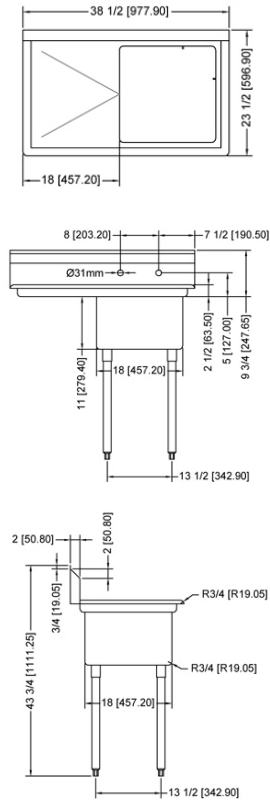

ONE TUB SINK WITH LEFT DRAIN BOARD