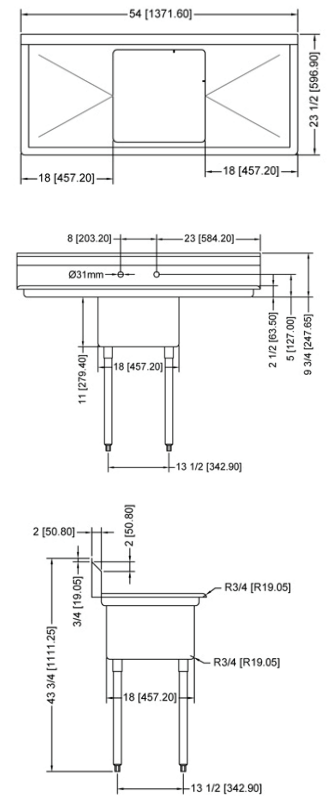

TECHNICAL SPECIFICATION

ITEM NUMBER	DESCRIPTION	DIMENSIONS OF SINK	DRAIN BOARD	OVERALL DIMENSIONS	WEIGHT
22112	One tub sink with corner drain	18" x 18" x 11"	N/A	23" x 23 1/2" x 44"	32 lbs./ 14.5 kg
43761	One tub sink with center drain	457 x 457 x 279.4 mm	N/A	584 x 597 x 1117.6 mm	32 lbs./ 14.5 kg
25247	One tub sink with corner drain	18" x 18" x 11"	Left	38 1/2" x 23 1/2" x 44"/ 978 x 597 x 1117.6 mm	60 lbs./ 27 kg
43760	One tub sink with center drain	457 x 457 x 279.4 mm			
25248	One tub sink with corner drain	18" x 18" x 11" / 457 x 457 x 279.4 mm	Right	38 1/2" x 23 1/2" x 44"/ 978 x 597 x 1117.6 mm	60 lbs./ 27 kg
43762	One tub sink with center drain	457 x 457 x 279.4 mm			
25249	One tub sink with corner drain	18" x 18" x 11"	2	54" x 23 1/2" x 44"/ 1371.6 x 597 x 1117.6 mm	69 lbs./ 31.3 kg
43759	One tub sink with center drain	457 x 457 x 279.4 mm			

ONE TUB SINK WITH TWO DRAIN BOARD

TECHNICAL SPECIFICATION

ITEM NUMBER	DESCRIPTION	DIMENSIONS OF SINK	DRAIN BOARD	OVERALL DIMENSIONS	WEIGHT
25262	One tub sink with corner drain	18" x 21" x 14"/ 457 x 533 x 355.6 mm	N/A	23" x 26 1/2" x 44"/ 584 x 673 x 1117.6 mm	53 lbs./ 24 kg
43772	One tub sink with center drain				
25263	One tub sink with corner drain	18" x 21" x 14"/ 457 x 533 x 355.6 mm	Left	38 1/2" x 26 1/2" x 44"/ 978 x 673 x 1117.6 mm	62 lbs./ 28 kg
43771	One tub sink with center drain				
25264	One tub sink with corner drain	18" x 21" x 14"/ 457 x 533 x 355.6 mm	Right	38 1/2" x 26 1/2" x 44"/ 978 x 673 x 1117.6 mm	62 lbs./ 28 kg
43773	One tub sink with center drain				
25265	One tub sink with corner drain	18" x 21" x 14"/ 457 x 533 x 355.6 mm	2	54" x 26 1/2" x 44"/ 1371.6 x 673 x 1117.6 mm	71 lbs./ 32 kg
43774	One tub sink with center drain				