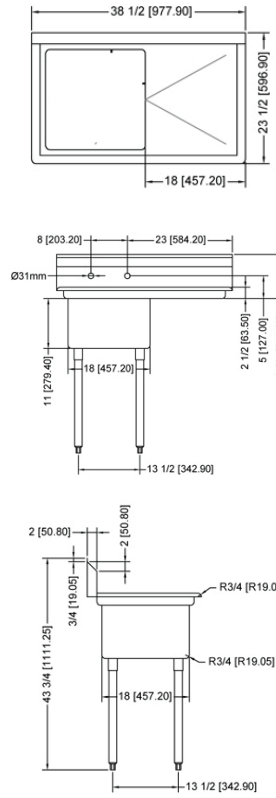

ONE TUB SINK WITH RIGHT DRAIN BOARD