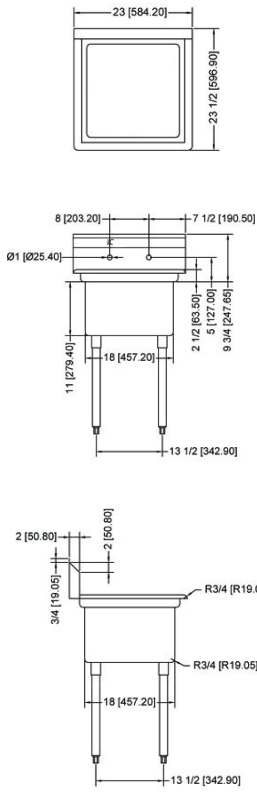

ONE TUB SINK WITHOUT DRAIN BOARD